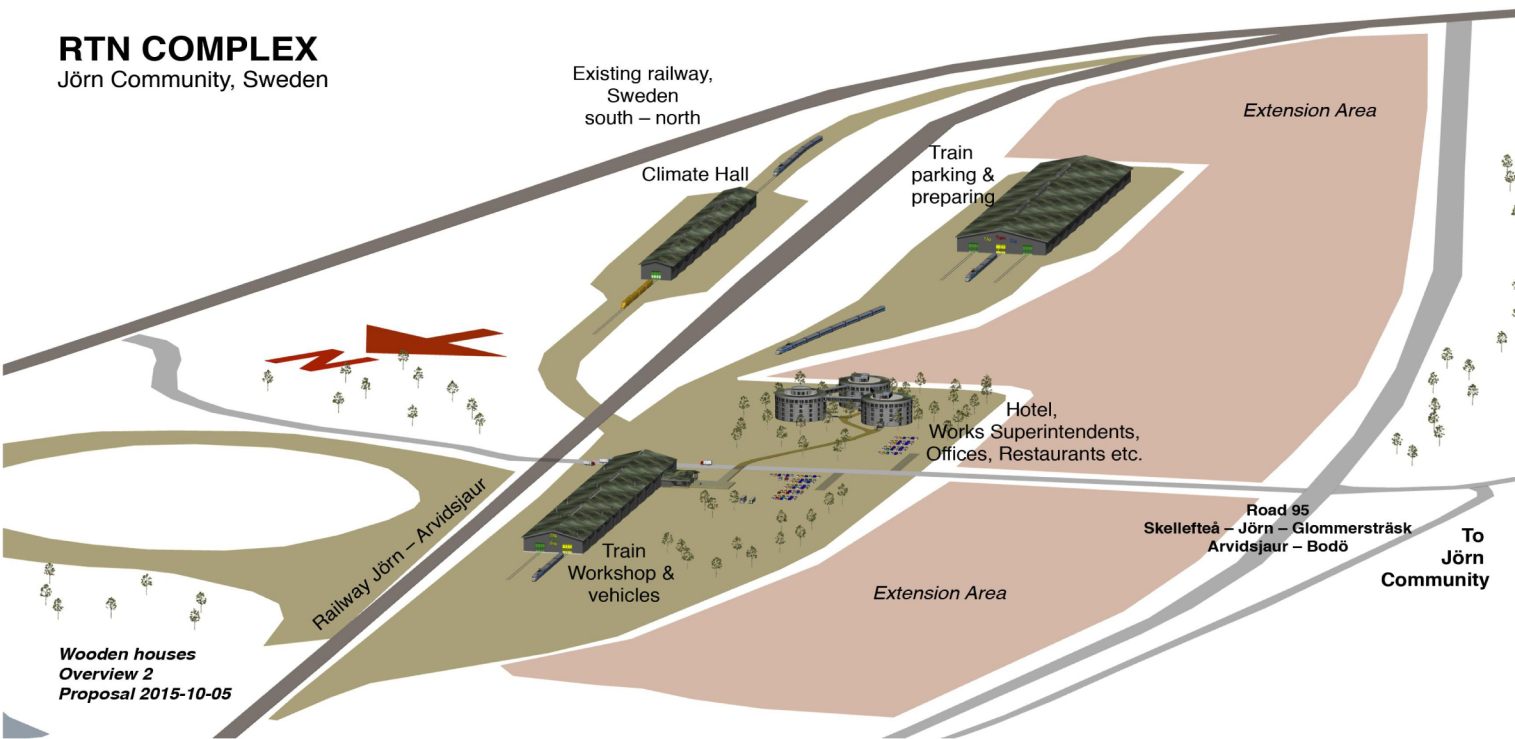

**RTN COMPLEX**  
Jörn Community, Sweden

**Climate smart buildings**

- 97% wood (walls and roofs)
- 75% CO<sub>2</sub> (walls and roofs)
- 50% energy use
- Locally produced

Concept by

**GRÔNBO**  
Ekologiskt byggande